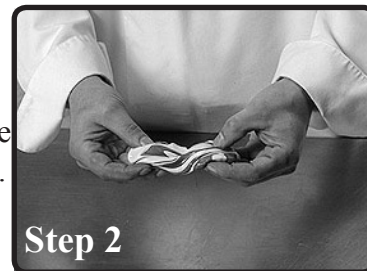

Parts A and B are combined and kneaded until uniform color is achieved. Silicone Plastique can be flattened by hand or rolled with a pin between sheets of wax paper.