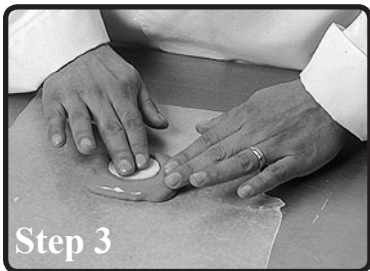

A small amount of plastique is rubbed into detail of medallion. Medallion is pressed into Plastique that has been rolled out twice the thickness of the medallion.