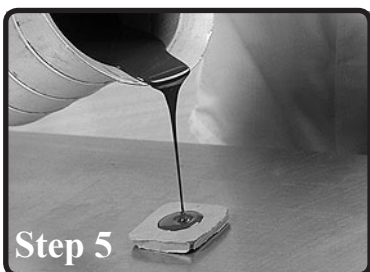

Real Carvable Styrofoam 1 Block (40" H x 24" W x 10" D) \$145.00

Chef's Silicone Plastique

Now you can make your own custom silicone molds in a fraction of the time it takes with conventional silicone.

Silicone plastique is not a liquid, but instead has the consistency of dough. It can be applied by hand to almost any surface or rolled out between two sheets of wax paper. Cure time is only one hour to yield a pliable, yet durable, rubber mold that is suitable for direct food contact. Silicone Plastique resists temperatures below freezing and up to 450 degrees F. Because you apply only the amount you need, you save on quantity of silicone used compared to liquid silicones. **Very Cost Effective.** Absolutely perfect for chocolate, butter, tallow, cheese, poured sugar, gelatine, pastillage, hippen and ice molding.

How easy is the Chef's Silicone Plastique to use? Just look....

Chef's Silicone Plastique has the consistency of clay. Equal amounts of Part A (blue) and Part B (white) are scaled by weight or volume.

Parts A and B are combined and kneaded until uniform color is achieved. Silicone Plastique can be flattened by hand or rolled with a pin between sheets of wax paper.

A small amount of plastique is rubbed into detail of medallion. Medallion is pressed into Plastique that has been rolled out twice the thickness of the medallion.

Silicone Plastique has a work time of about 20-30 minutes and a cure time of about an hour at room temperature, and should be allowed to fully cure before removing medallion.